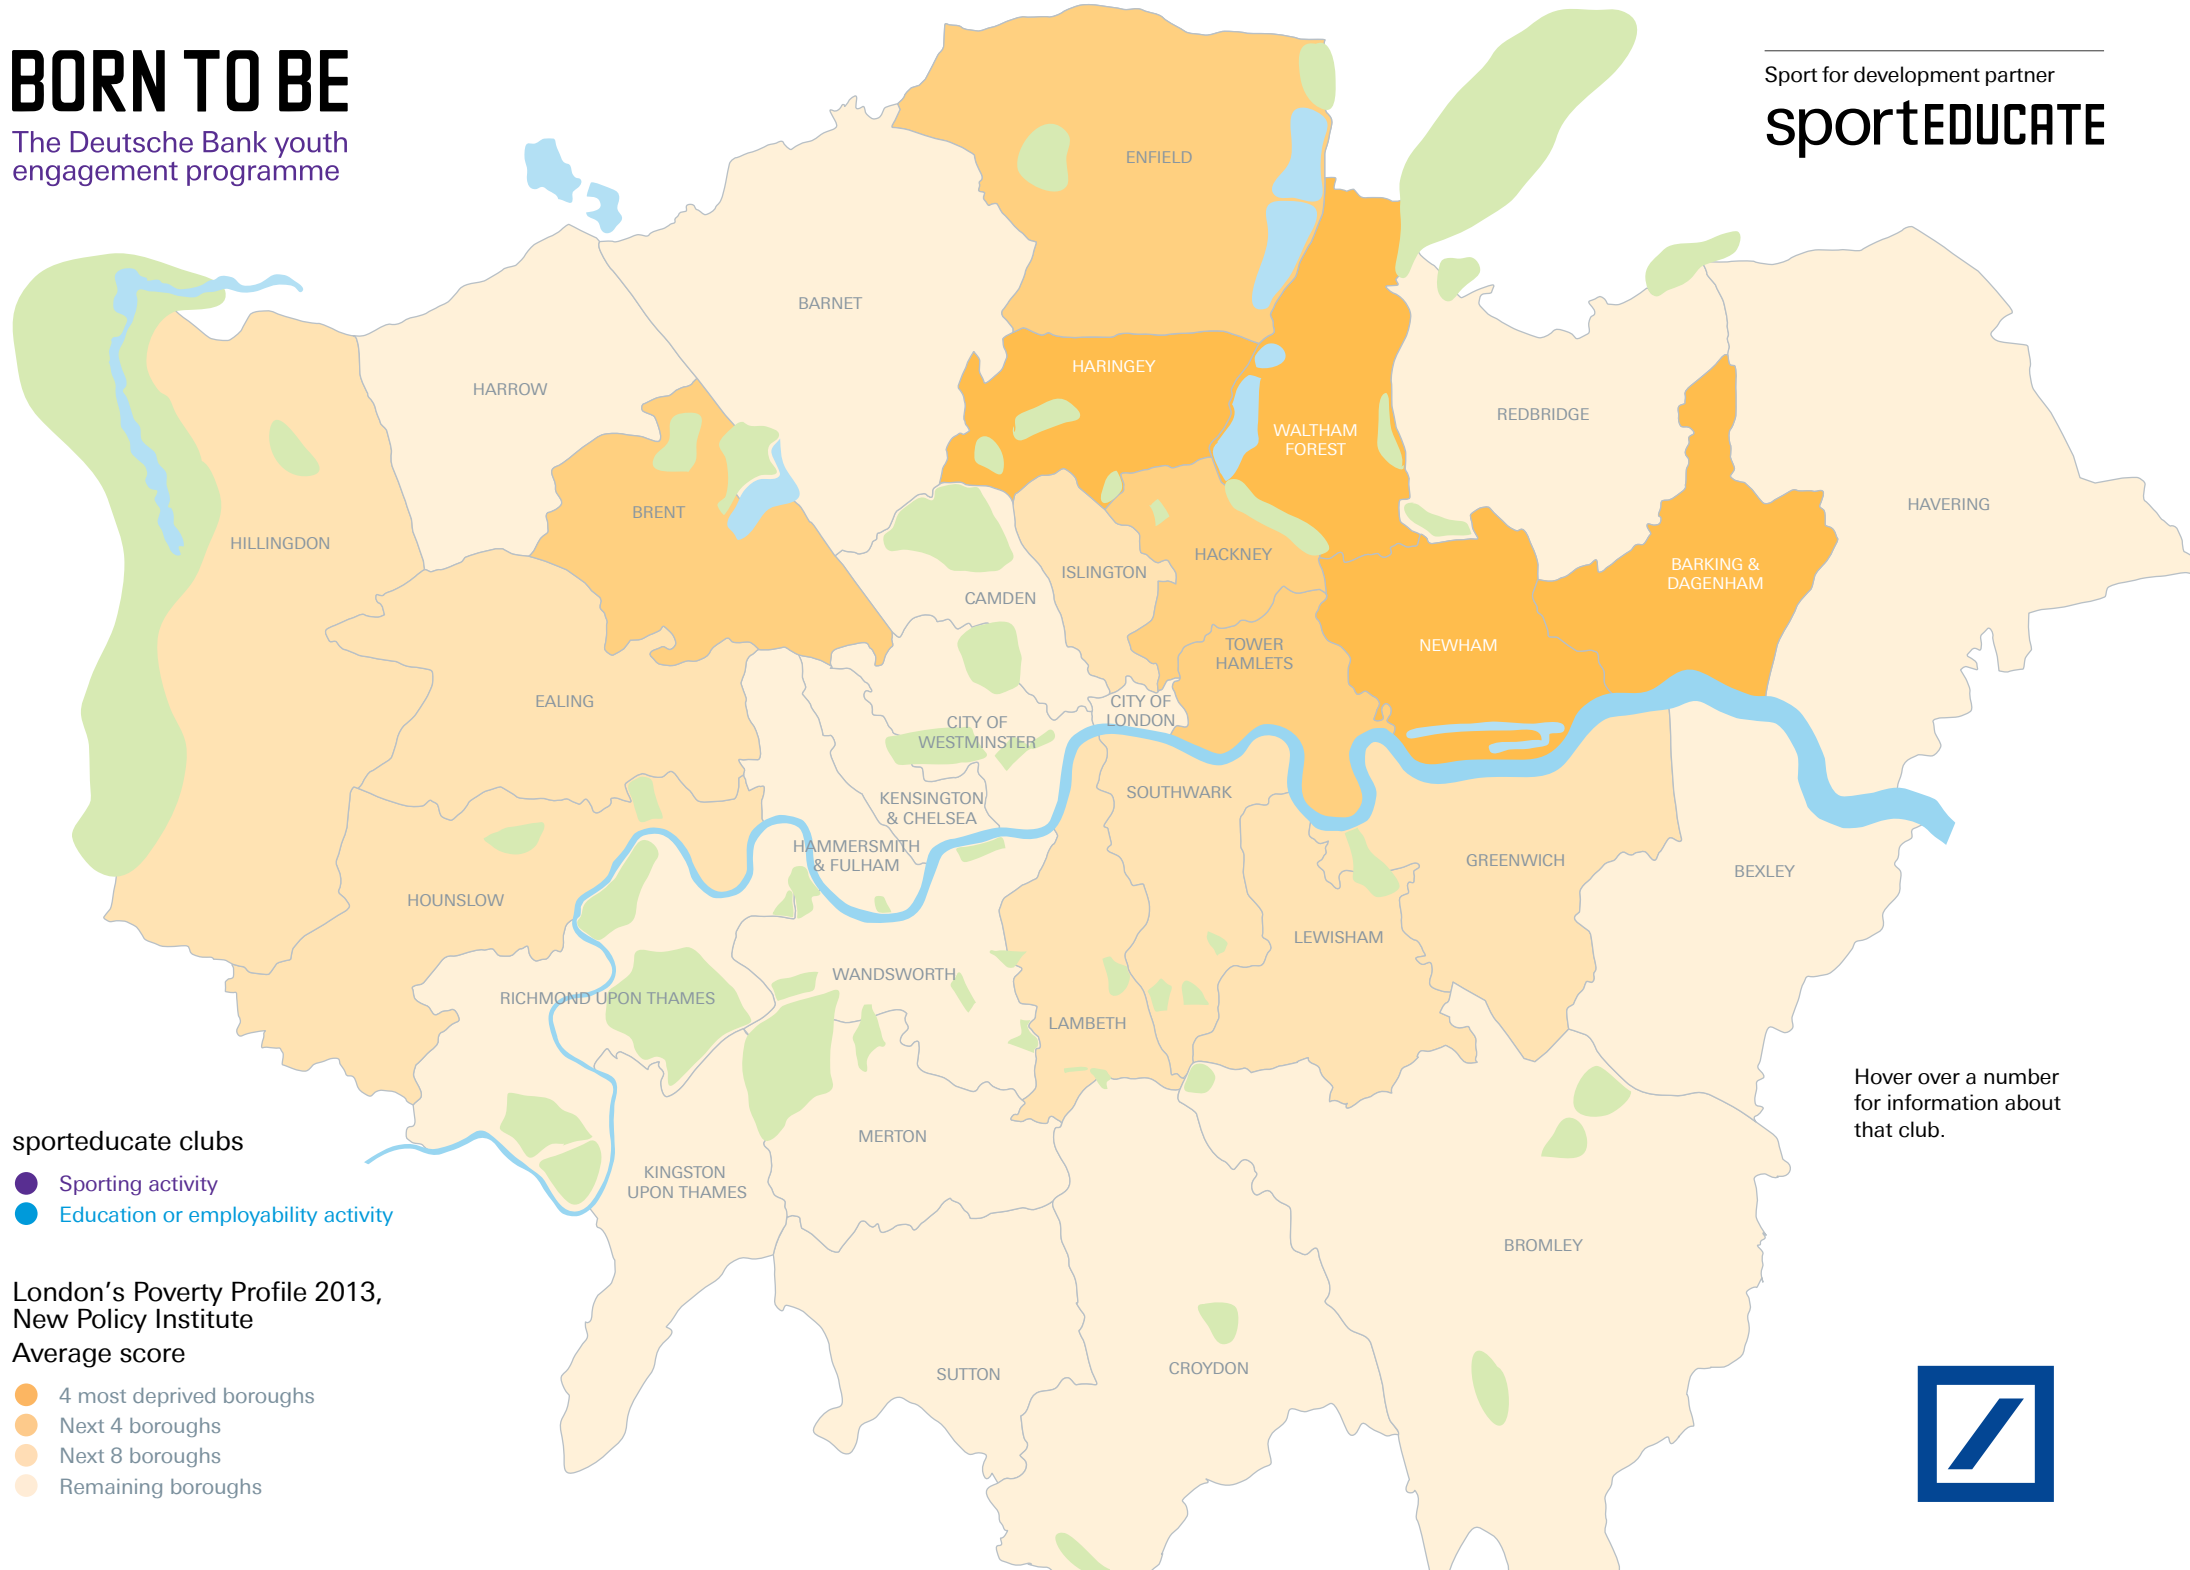

BORN TO BE

The Deutsche Bank youth engagement programme

Sport for development partner
sportEDUCATE

sporteducate clubs

- Sporting activity
- Education or employability activity

London's Poverty Profile 2013,
New Policy Institute
Average score

- 4 most deprived boroughs
- Next 4 boroughs
- Next 8 boroughs
- Remaining boroughs

Hover over a number
for information about
that club.